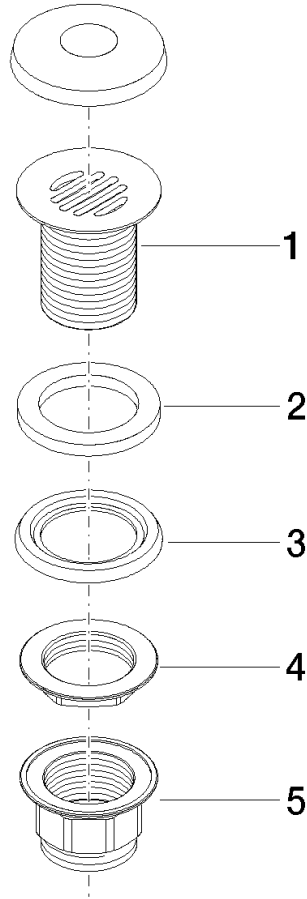

10 110 970

Fits: IMO, LULU, MADISON, MEM, TARA,
CL.1, LISSÉ, VAIA, META, CYO

	Light Gold	10 110 970-26
	Chrome	10 110 970-00
	Brushed Platinum	10 110 970-06
	Platinum	10 110 970-08
	Durabress (23kt Gold)	10 110 970-09
	Dark Chrome	10 110 970-19
	Brushed Light Gold	10 110 970-27
	Brushed Durabress (23kt Gold)	10 110 970-28
	Matte Black	10 110 970-33
	Brushed Bronze	10 110 970-42
	Brushed Champagne (22kt Gold)	10 110 970-46
	Champagne (22kt Gold)	10 110 970-47
	Brushed Chrome	10 110 970-93
	Brushed Dark Platinum	10 110 970-99

Grated waste 1 1/4" - Light Gold

IMO

10 110 970

Only suitable for sinks without an overflow.

10 110 970

10 110 970

Parts for other finishes can be found here: [Chrome](#)

Spare parts list

No.	Item Number	Name	Quantity used	Delivery time
1	09 11 01 025-26	cup	1	60
2	09 14 05 039 90	seal	1	2
3	09 14 03 025 90	seal	1	2
4	09 23 10 017 90	nut	1	2
5	09 23 10 020-26	nut	1	60