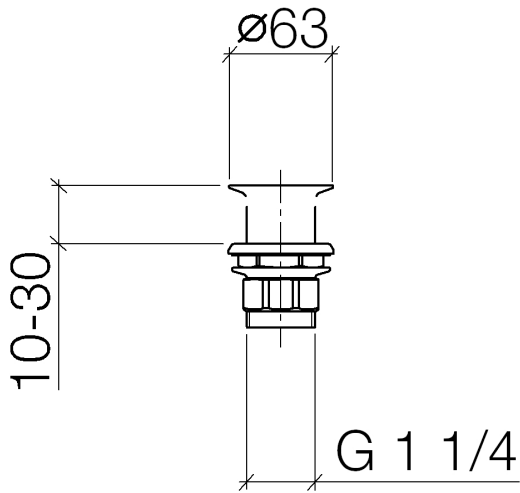

10 110 970

Fits: IMO, LULU, MADISON, MEM, TARA,
CL.1, LISSÉ, VAIA, META, CYO

	Light Gold	10 110 970-26
	Chrome	10 110 970-00
	Brushed Platinum	10 110 970-06
	Platinum	10 110 970-08
	Durabress (23kt Gold)	10 110 970-09
	Dark Chrome	10 110 970-19
	Brushed Light Gold	10 110 970-27
	Brushed Durabress (23kt Gold)	10 110 970-28
	Matte Black	10 110 970-33
	Brushed Bronze	10 110 970-42
	Brushed Champagne (22kt Gold)	10 110 970-46
	Champagne (22kt Gold)	10 110 970-47
	Brushed Chrome	10 110 970-93
	Brushed Dark Platinum	10 110 970-99

Grated waste 1 1/4" - Light Gold

IMO

10 110 970

Only suitable for sinks without an overflow.

10 110 970

10 110 970

Parts for other finishes can be found here: [Chrome](#)

Spare parts list

No.	Item Number	Name	Quantity used	Delivery time
1	09 11 01 025-26	cup	1	60
2	09 14 05 039 90	seal	1	2
3	09 14 03 025 90	seal	1	2
4	09 23 10 017 90	nut	1	2
5	09 23 10 020-26	nut	1	60